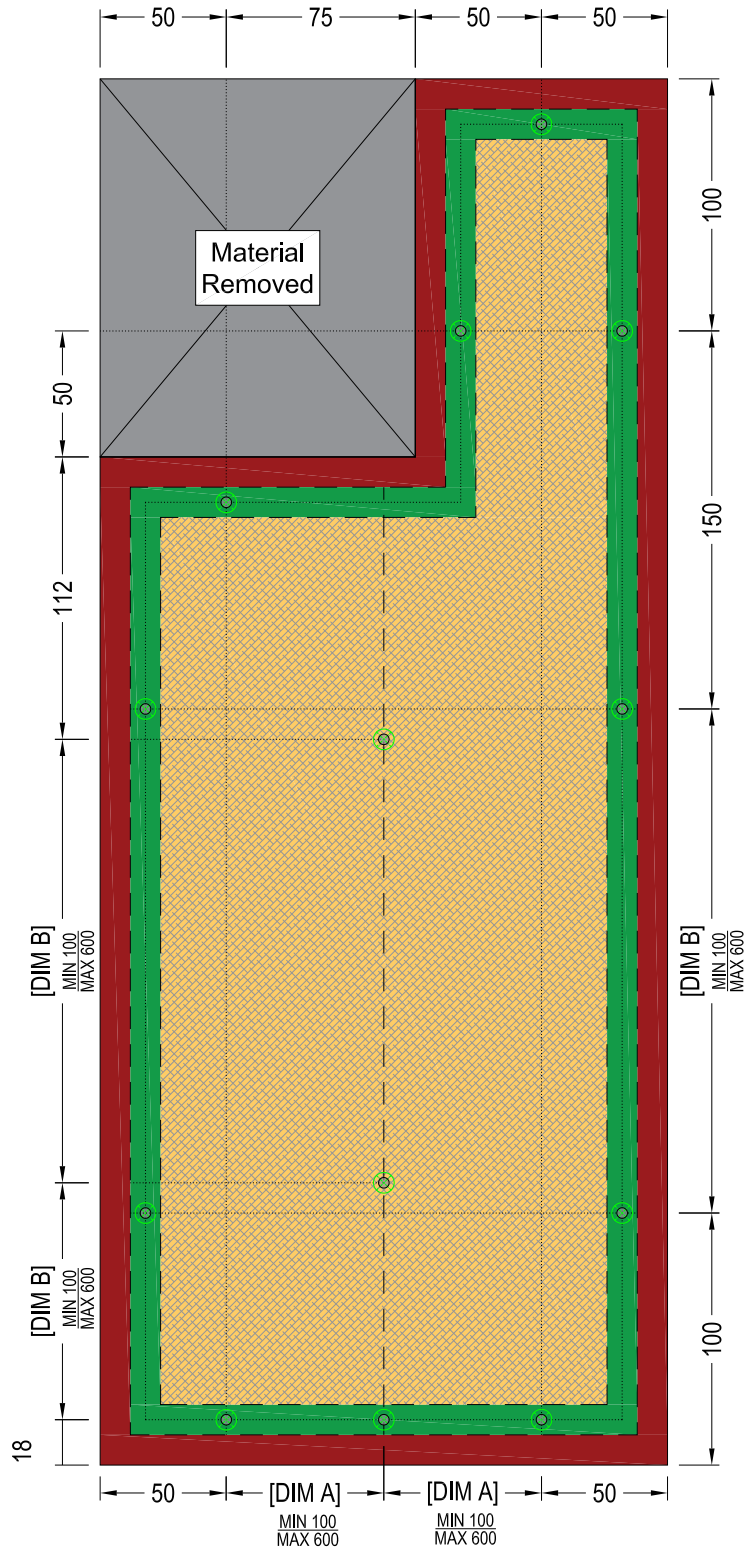

KalsiRigidBacker

Premium Rigid Air Barrier

SPS BUILDING
ROOFING & BUILDING PRODUCTS

SPS Roofing and Building Limited
220B Bush Road, Rosedale, Auckland, New Zealand,
T : +64 9 415 2669 | www.spsbuilding.co.nz

Sheet Title:

Kalsi® RigidBacker
Typical Fixing Layouts
For Trimmed or Partial Sheets

Sheet Status:

For Information
&
Design

Sheet Number:
KRB-002

Revision:
v2

Revision Date

MAY 2020

Scale @ A4:

NTS